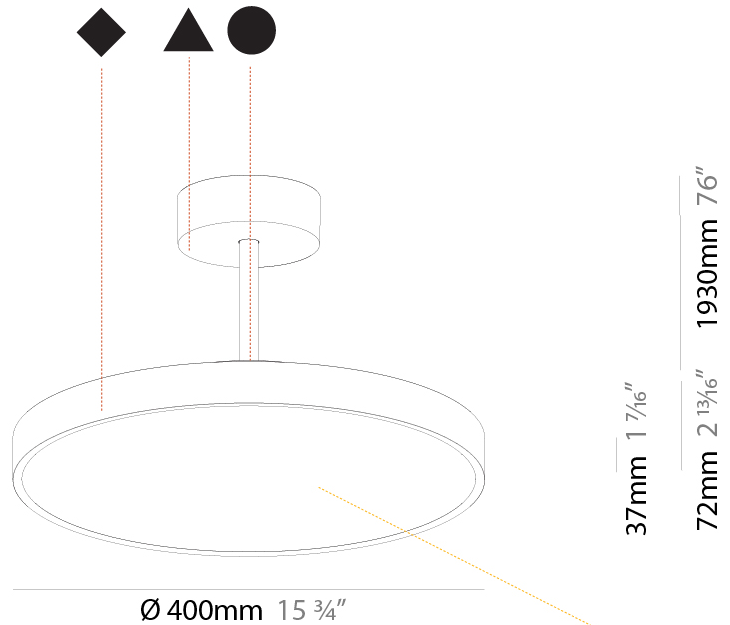

GENERAL

Series: Sign Diva Tube
Subseries: Sign Diva Tube
Brand: Prolicht
Division: Architectural
Mounting Type: Suspension
Mounting Location: Ceiling
Subcategory: Pendant

PHYSICAL

Shape: Round
Diameter (mm): 400
Diameter (in): 15 3/4
Height (mm): 72
Height (in): 2 13/16
Max. Overall Height (mm): 2002
Max. Overall Height (in): 78 13/16
Light Distribution: Direct
Weight (kg): 2.888
Weight (lbs): 6.366
Diffuser: PMMA - Opal / Micro-Prism / Sparkling Secret / Vintage Industrial
Fixture Finish: SSR / BKV / CWI / CRY / HAB / UFT / ITA / RUA / FTG / MYG / LOD / PUS / FRO / FUP / KIA / POP / BLS / SPG / MEY / GOH / GUM / CHC / COM / ABZ / JAG / OBR / MOS / ROR
Fixture Material: Extruded Aluminum / Steel

ELECTRICAL

Lamp Type: LED (Zhaga Standard)
Input Wattage (W): 17
Total Output Wattage (W): 16
Dimming: Tri-Mode (Non-Dimming and Phase Dimming (120Vac only) and 0-10V Dimming)
Driver Included: Yes
Driver Location: Integrated
Driver Type: Constant Current - Universal
Driver Class: Class 2
Input Voltage (V): 120 - 277
Constant Current (MA): 500

LED

Color Temperature (*K): 2700 / 3000 / 3500 / 4000
Max. Delivered Lumen (lm): 1807 / 1943 / 1951 / 1991
Nominal Lumen (lm): 2250 / 2450 / 2430 / 2480
CRI: >90 CRI
Lamp Life (hrs): 50000

OPTICAL

RATINGS AND CERTIFICATIONS

Certified By: Certified for North American Standards
IP rating: IP20